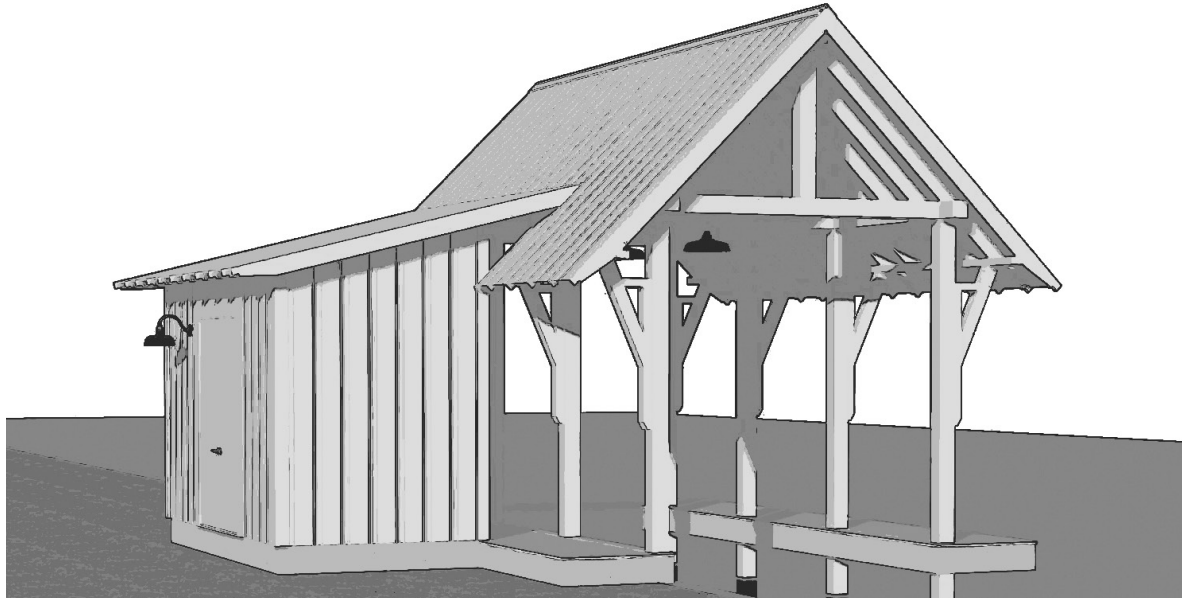

DESCRIPTION

THIS SIMPLE BOATHOUSE WAS MADE JUST FOR A BOAT'S NEEDS! WITH A DECK AROUND THE WHOLE SLIP, IT IS EASY TO ACCESS THE BOAT FROM ANY SIDE--JUST AS THE STORAGE IS EASILY ACCESSIBLE FROM TWO SIDES.

AREA CALCULATIONS

FIRST FLOOR CONDITIONED
0 SQ FT
TOTAL CONDITIONED
0 SQ FT
FIRST FLOOR UNDER ROOF
445 SQ FT
TOTAL UNDER ROOF
445 SQ FT

HIGHLIGHTS

- ONE-SLIP • STORAGE • BOATHOUSE
- ONE-STORY • DECK • COMPACT