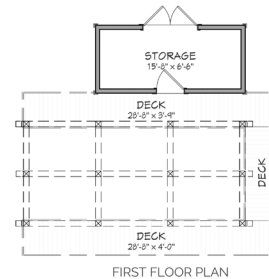

DESCRIPTION

THIS SIMPLE BOATHOUSE WAS MADE JUST FOR A BOAT'S NEEDS! WITH A DECK AROUND THE WHOLE SLIP, IT IS EASY TO ACCESS THE BOAT FROM ANY SIDE--JUST AS THE STORAGE IS EASILY ACCESSIBLE FROM TWO SIDES.

AREA CALCULATIONS

FIRST FLOOR CONDITIONED
0 SQ FT
TOTAL CONDITIONED
0 SQ FT
FIRST FLOOR UNDER ROOF
445 SQ FT
TOTAL UNDER ROOF
445 SQ FT

HIGHLIGHTS

- ONE-SLIP • STORAGE • BOATHOUSE
- ONE-STORY • DECK • COMPACT