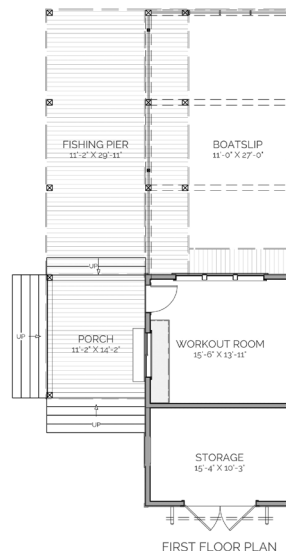

DESCRIPTION

THE HARRISON BOATHOUSE IS A ONE SLIP BOATHOUSE WITH A LARGE FISHING PIER, ALLOWING FOR A GREAT SPACE FOR SPENDING TIME WITH THE FAMILY WHILE FISHING. THE EXPANSIVE STORAGE SPACE IS PERFECT FOR ALL YOUR OUTDOOR AND WATERSIDE NECESSITIES. THE CONDITIONED WORKOUT ROOM IS PERFECT FOR THOSE THAT DESIRE EXERCISE WHILE ON VACATION!

AREA CALCULATIONS

FIRST FLOOR CONDITIONED

249 SQ FT

TOTAL CONDITIONED

249 SQ FT

FIRST FLOOR UNDER ROOF

1413 SQ FT

TOTAL UNDER ROOF

1413 SQ FT

HIGHLIGHTS

- ONE BOAT SLIP ▪ ONE STORY
- LARGE FISHING PIER
- SPACIOUS ▪ STORAGE
- WORKOUT ROOM ▪ PORCH

HARRISON

BOATHOUSE

THIS IS PROPERTY OF LAKE + LAND STUDIO, LLC. THIS IS NOT A CONSTRUCTION DOCUMENT AND MAY NOT BE USED OR REPRODUCED WITHOUT THE PERMISSION OF LAKE + LAND STUDIO, LLC.

LAKE + LAND STUDIO, LLC

HATTIESBURG, MS 39402

601.336.8114

WWW.LAKEANDLANDSTUDIO.COM