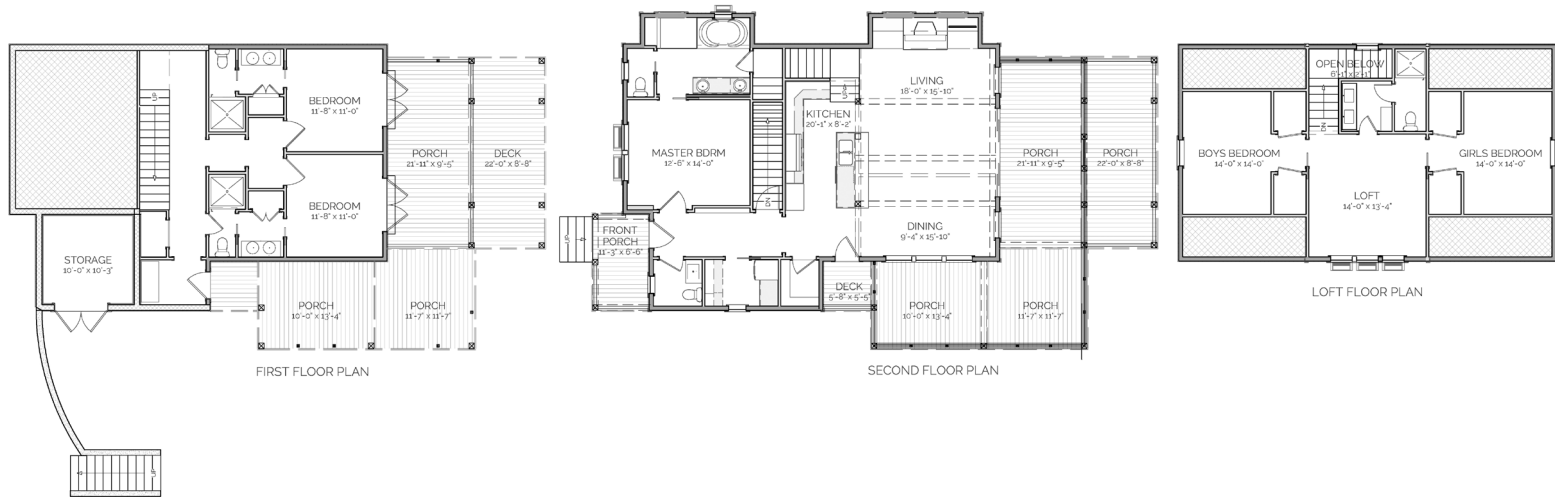

**D E S C R I P T I O N**

THE FLORA RETREAT HAS AN EXPANSIVE LAYOUT--ENOUGH ROOM TO SLEEP CHILDREN, GRANDCHILDREN, AND FRIENDS! THIS LAYOUT IS COMPLETE WITH ALMOST AS MANY BATHROOMS AS THERE ARE BEDROOMS; NOT A SMALL STATEMENT FOR SO MANY SPACES! WITH PLENTY OF ROOM FOR FAMILY AND FRIENDS, IT IS EASY TO FEEL AT HOME WITH THIS RETREAT.

**A R E A C A L C U L A T I O N S**

- FIRST FLOOR CONDITIONED  
737 SQ FT
- SECOND FLOOR CONDITIONED  
1,209 SQ FT
- LOFT FLOOR CONDITIONED  
714 SQ FT
- TOTAL CONDITIONED  
2,660 SQ FT
- FIRST FLOOR UNDER ROOF  
1,251 SQ FT
- SECOND FLOOR UNDER ROOF  
1,795 SQ FT
- LOFT FLOOR UNDER ROOF  
714 SQ FT
- TOTAL UNDER ROOF  
3,760 SQ FT

**H I G H L I G H T S**

- SCREENED PORCH ▪ SINGLE-FAMILY
- SPACIOUS ▪ LARGE PORCH SPACE
- 1 LOFT ROOM ▪ 4.5 BATHROOM
- 2ND FLOOR MASTER ▪ 5 BEDROOM

**FLORA  
RETREAT**

**OVERALL DIMENSIONS:**  
64' 7" WIDE X 38' 3" DEEP