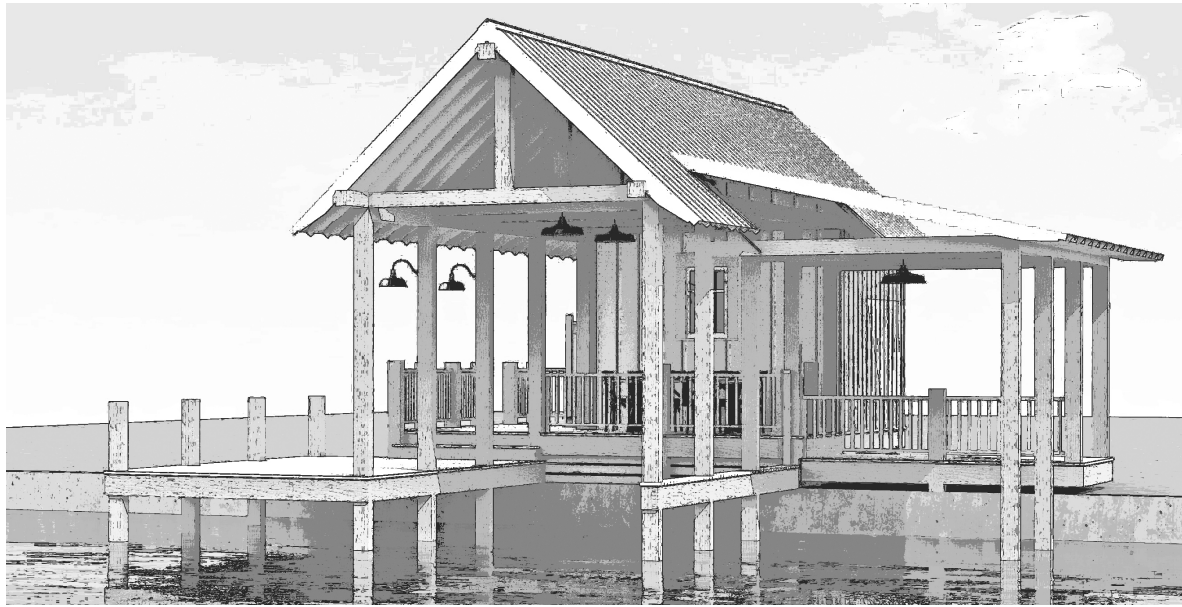

DESCRIPTION

THE FLORA BOATHOUSE IS ONE OF OUR MORE IDEAL BOATHOUSE DESIGNS IN REGARD TO NECESSITY. IT IS ACCOMPANIED WITH ENCLOSED STORAGE SPACE AND A HALF BATH. THOUGH A SMALL STRUCTURE, IT HAS A LOT OF DECK SPACE, MOSTLY UNCOVERED--EXCELLENT FOR LAYING IN THE SUN. TWO JET SKI SLIPS AND ONE BOAT SLIP IS JUST ENOUGH TO KEEP A LARGE GROUP ENTERTAINED ON THE WATER.

AREA CALCULATIONS

FIRST FLOOR CONDITIONED
0 SQ FT
TOTAL CONDITIONED
0 SQ FT
FIRST FLOOR UNDER ROOF
864 SQ FT
TOTAL UNDER ROOF
864 SQ FT

HIGHLIGHTS

- LARGE DECK ▪ STORAGE
- EFFICIENT ▪ COVERED DECK
- 1 BOAT SLIP ▪ 0.5 BATHROOM
- 2 JET SKI SLIPS