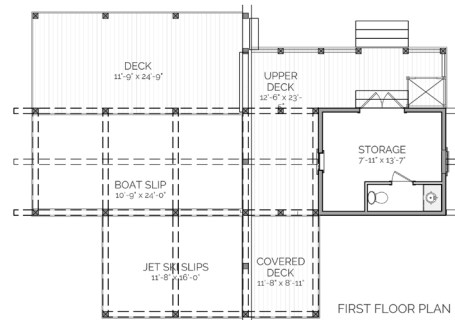

DESCRIPTION

THE FLORA BOATHOUSE IS ONE OF OUR MORE IDEAL BOATHOUSE DESIGNS IN REGARD TO NECESSITY. IT IS ACCOMPANIED WITH ENCLOSED STORAGE SPACE AND A HALF BATH. THOUGH A SMALL STRUCTURE, IT HAS A LOT OF DECK SPACE, MOSTLY UNCOVERED--EXCELLENT FOR LAYING IN THE SUN. TWO JET SKI SLIPS AND ONE BOAT SLIP IS JUST ENOUGH TO KEEP A LARGE GROUP ENTERTAINED ON THE WATER.

AREA CALCULATIONS

FIRST FLOOR CONDITIONED
0 SQ FT
TOTAL CONDITIONED
0 SQ FT
FIRST FLOOR UNDER ROOF
864 SQ FT
TOTAL UNDER ROOF
864 SQ FT

HIGHLIGHTS

- LARGE DECK ▪ STORAGE
- EFFICIENT ▪ COVERED DECK
- 1 BOAT SLIP ▪ 0.5 BATHROOM
- 2 JET SKI SLIPS