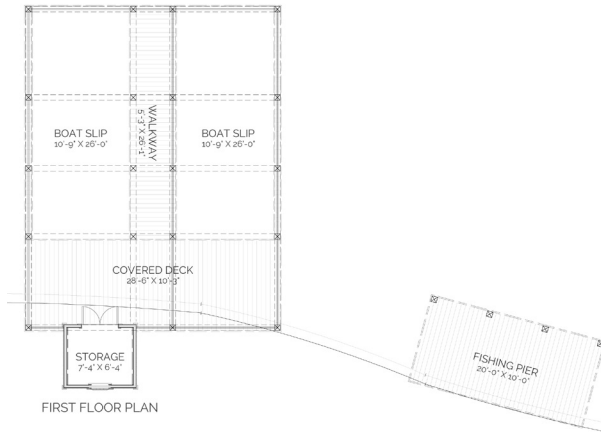

DESCRIPTION

THE FALCON BOATHOUSE IS QUITE COMPLIMENTARY OF THE FALCON RETREAT WITH ITS "HIP" ROOFS. IT IS ACCOMPANIED WITH A FISHING PIER, TWO COVERED BOAT SLIPS, AND ENCLOSED STORAGE SPACE. THE COVERED DECK AREA HAS JUST ENOUGH SPACE FOR SOME SEATING AND RELAXATION.

AREA CALCULATIONS

FIRST FLOOR CONDITIONED

0 SQ FT

TOTAL CONDITIONED

0 SQ FT

FIRST FLOOR UNDER ROOF

1073 SQ FT

TOTAL UNDER ROOF

1073 SQ FT

HIGHLIGHTS

- ONE STORY ▪ TWO BOAT SLIP
- LARGE COVERED DECK
- STORAGE ▪ LARGE FISHING PIER

FALCON BOATHOUSE

THIS IS PROPERTY OF LAKE + LAND STUDIO, LLC. THIS IS NOT A CONSTRUCTION DOCUMENT AND MAY NOT BE USED OR REPRODUCED WITHOUT THE PERMISSION OF LAKE + LAND STUDIO, LLC.