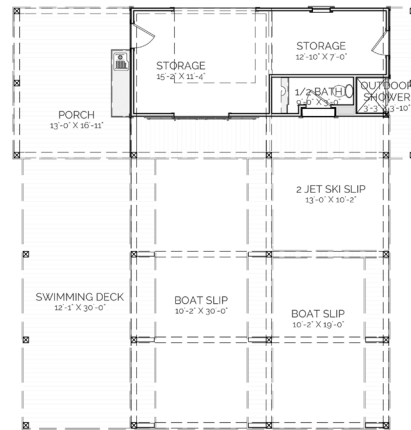

D E S C R I P T I O N

THE EVERWOOD BOATHOUSE IS A TWO SLIP BOATHOUSE WITH A JET SKI SLIP THAT HOLDS TWO JET SKIS. THIS BOATHOUSE INCLUDES AN OUTDOOR SINK, A LARGE STORAGE ROOM, AND HALF BATH WITH AN OUTDOOR SHOWER. THIS BOATHOUSE GIVES YOU EXTRA SPACE TO STORE YOUR NECESSITIES WHILE YOU ENJOY THE SPACIOUS PORCH.

A R E A C A L C U L A T I O N S

FIRST FLOOR CONDITIONED
0 SQ FT
TOTAL CONDITIONED
0 SQ FT
FIRST FLOOR UNDER ROOF
1600 SQ FT
TOTAL UNDER ROOF
1600 SQ FT

H I G H L I G H T S

- SWIMMING DECK
- STORAGE
- JET SKI SLIP
- 1/2 BATH W/SHOWER
- PORCH AREA
- TWO BOAT SLIP