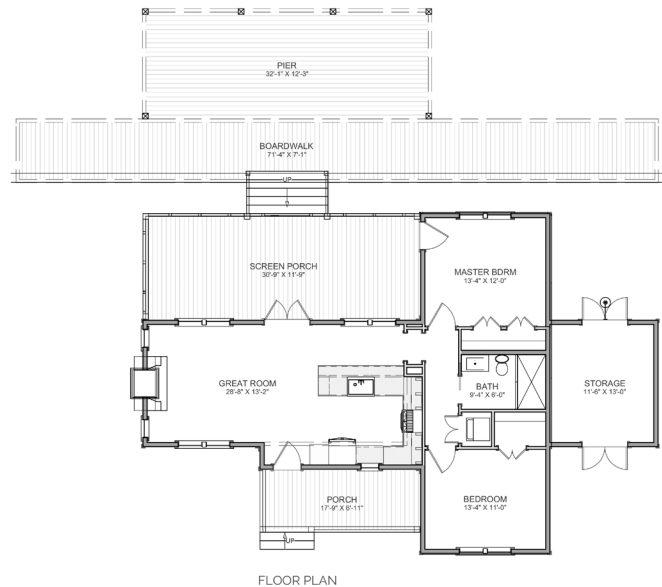

DESCRIPTION

THE RALEIGH RETREAT IS ONE OF OUR MOST POPULAR SMALL HOUSE DESIGNS. ITS SPACE EFFICIENCY MAXIMIZES EVERY INCH, CREATING OPEN LIVING AREAS. THE LARGE SCREEN PORCH MAKES UP 1/3 OF THE HOUSE FORMING A PLACE FOR OUTDOOR ENTERTAINMENT. THE PIER LOCATED ON THE WATER OFFERS PLENTY OF SPACE FOR LARGE GATHERINGS TO ENJOY RECREATIONAL ACTIVITIES WHILE VIEWING THE BEAUTIFUL SURROUNDING LANDSCAPE.

AREA CALCULATIONS

FIRST FLOOR CONDITIONED
1012 SQ FT
TOTAL CONDITIONED
1012 SQ FT
FIRST FLOOR UNDER ROOF
1670 SQ FT
TOTAL UNDER ROOF
1670 SQ FT

HIGHLIGHTS

- 2 BEDROOM ▪ SINGLE-FAMILY
- 1 BATH ▪ ONE STORY
- GREAT ROOM ▪ SCREEN PORCH
- LARGE DECK ▪ LARGE STORAGE